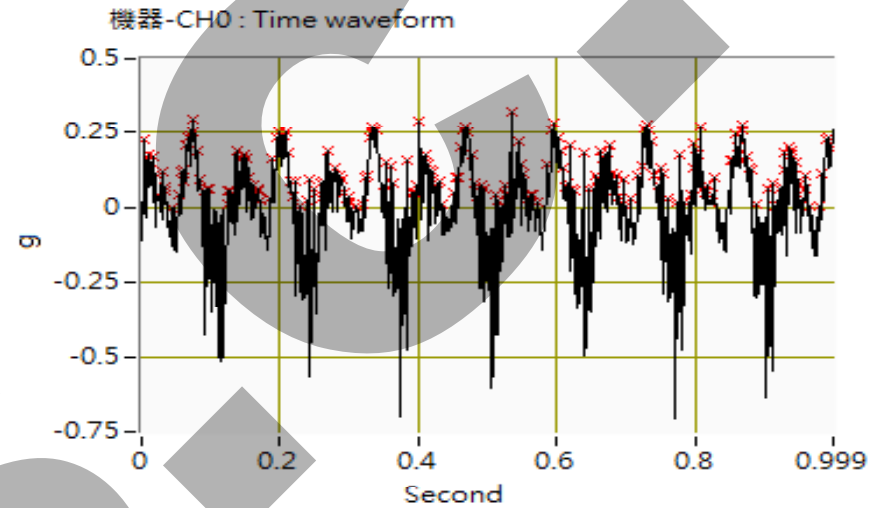

Machine: Vacuum Pump

Isolator type: SA*4

Vibration data of Machine

Vibration data of Ground